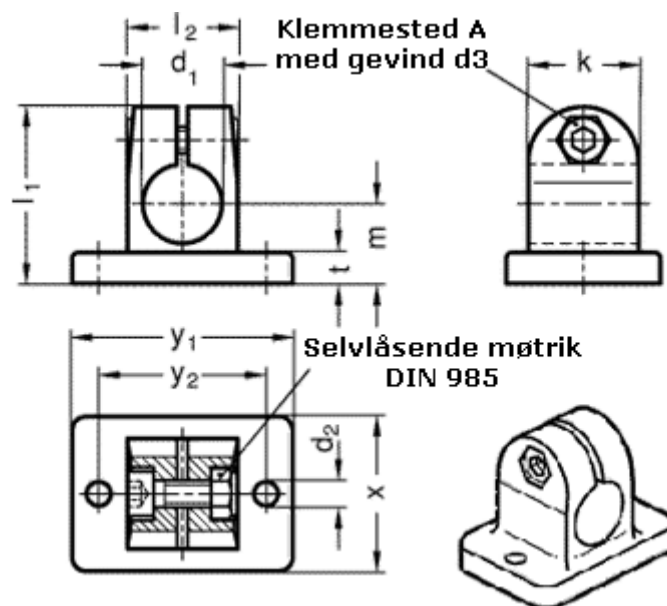

Article number: 20145B142BL

Description: E+G Flanged Connector GN145-B14-2-BL

Measures

Adjustable clamp lever = GN 911-M 6-22 have to be ordred separately

| | |
|----|-------|
| d1 | = B14 |
| d2 | = 5.5 |
| d3 | = M6 |
| k | = 25 |
| l1 | = 40 |
| l2 | = 25 |
| m | = 18 |

| | |
|----|------|
| t | = 7 |
| x | = 35 |
| y1 | = 50 |
| y2 | = 38 |